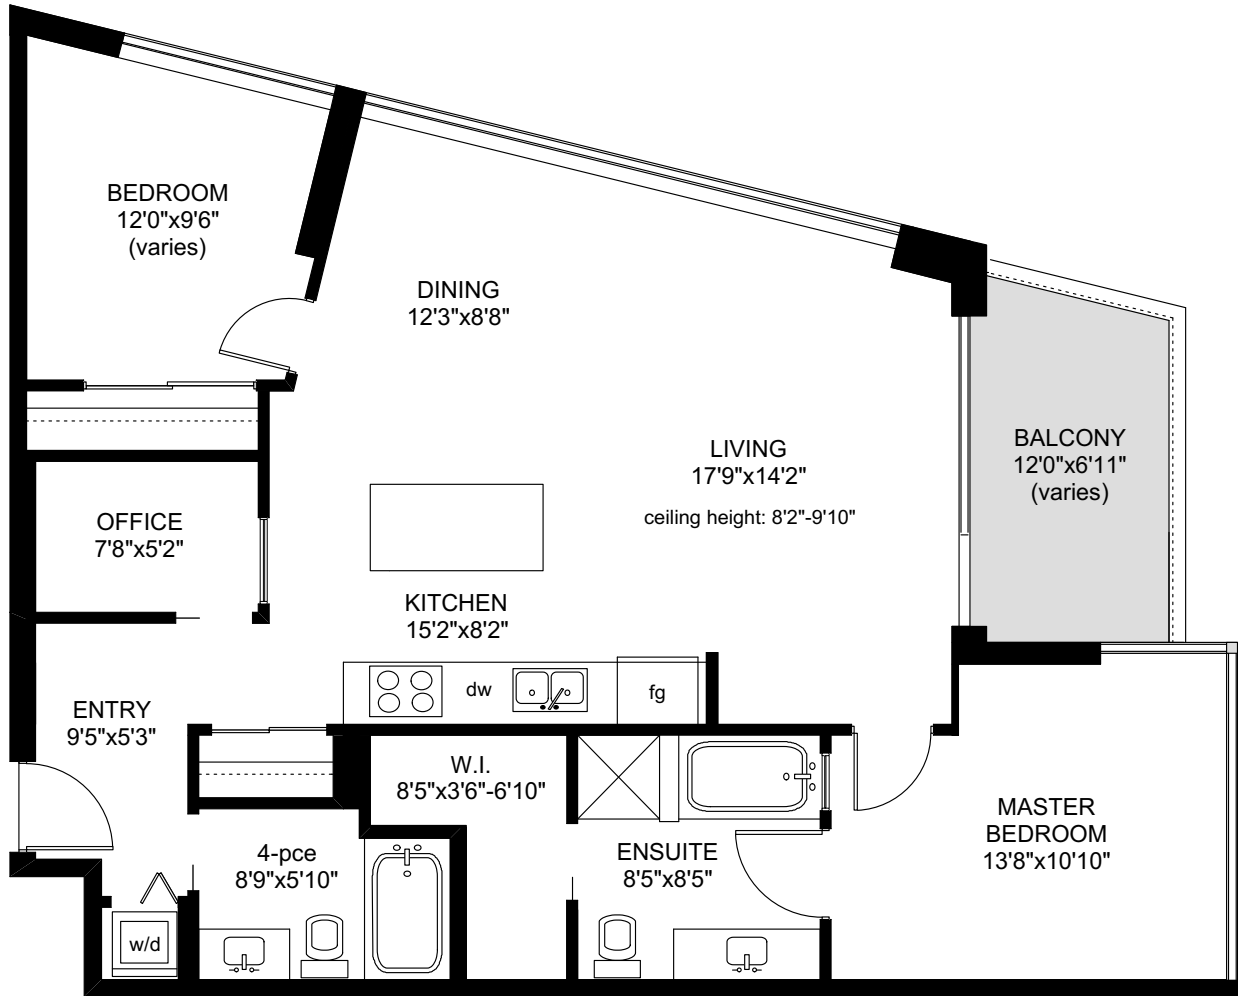

# 105 - 399 TYEE ROAD

UNIT 105  
1084 SQ.FT

	FINISHED SQ. FT.	UNFINISHED SQ. FT.	TOTAL SQ. FT.
UNIT 105	1084	0	1084
TOTAL	1084	0	1084
BALCONY	0	82	82

PREPARED FOR THE EXCLUSIVE USE OF THE NEAL ESTATE TEAM OF RE/MAX ALLIANCE

MEASURED ON: 01/06/16  
DRAWING FILE: 13263

**Tafemeasure** VICTORIA, B.C.  
Ph. 883.8894  
www.tafemeasure.com